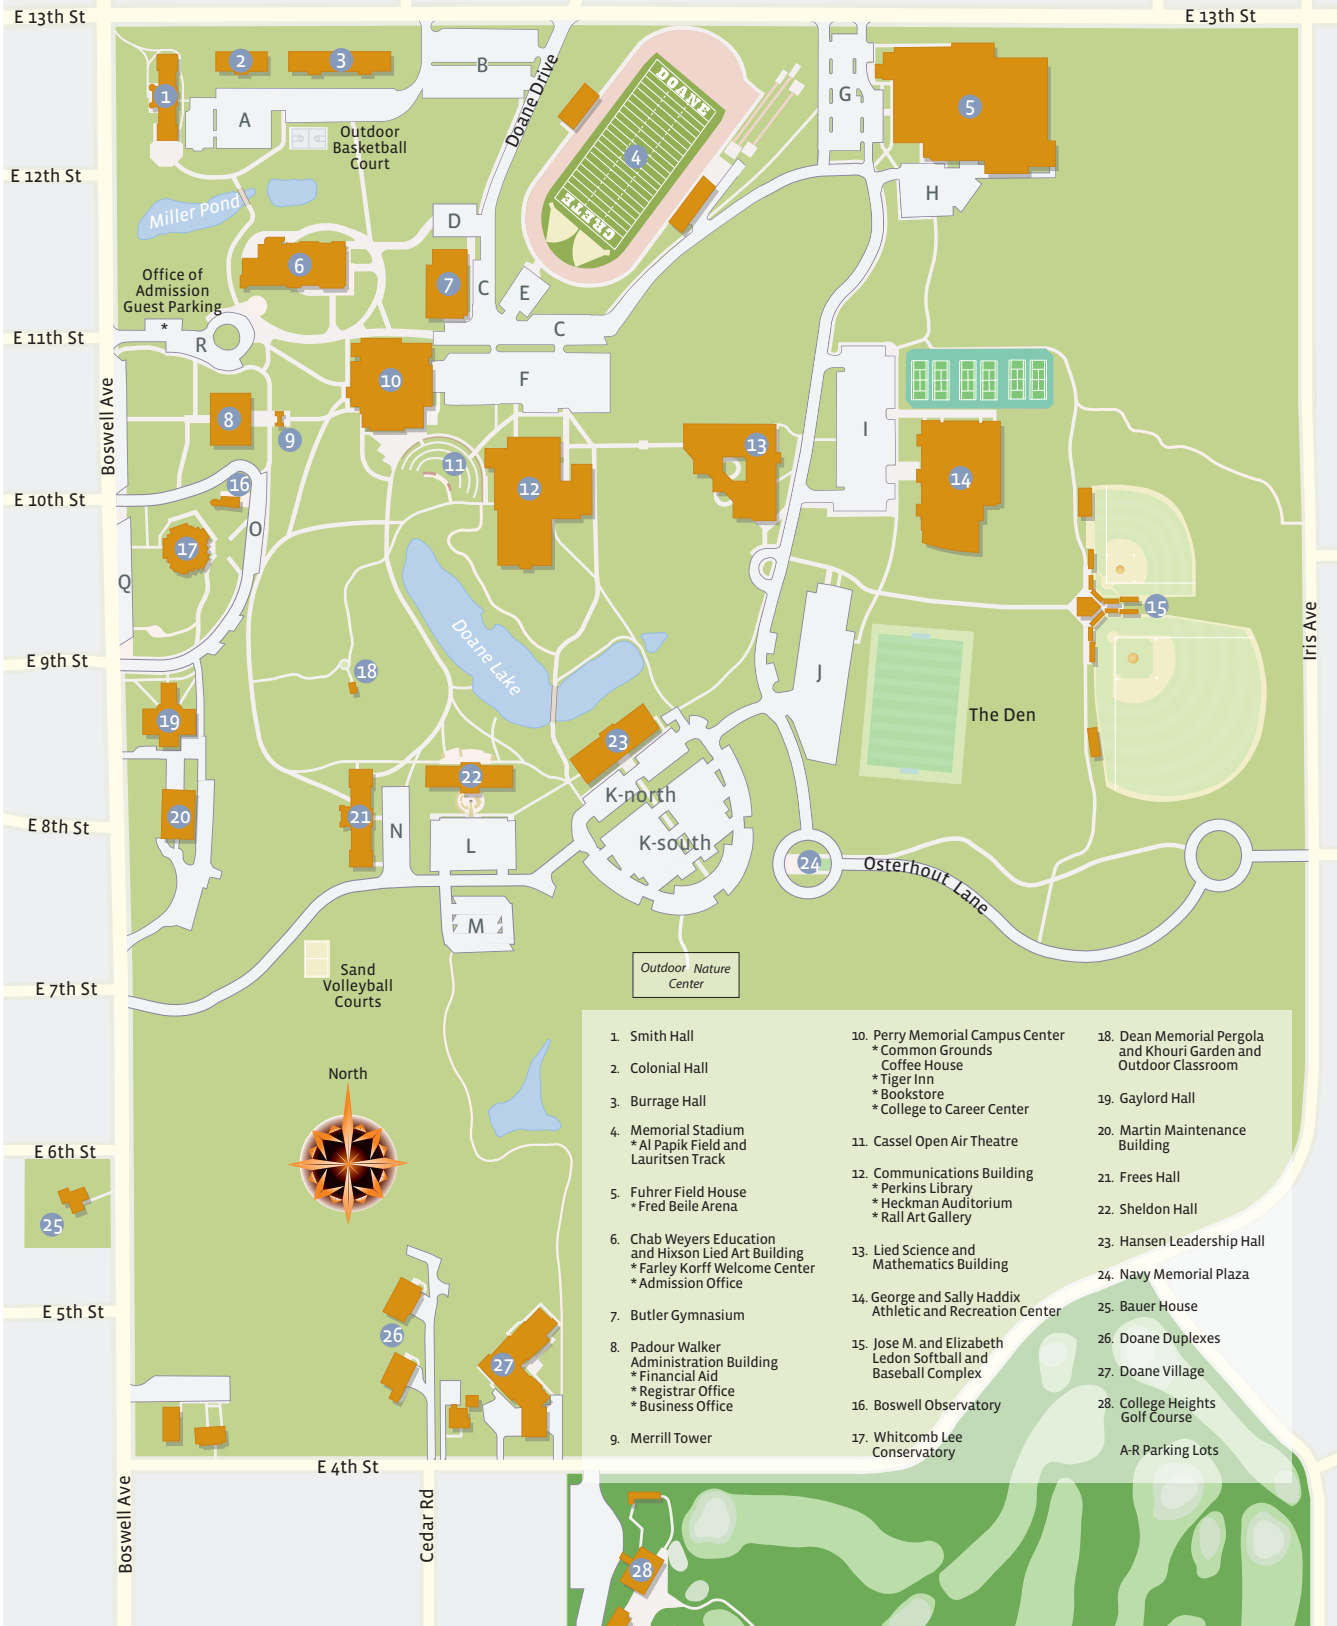

DOANE UNIVERSITY

- | | | |
|--|--|---|
| 1. Smith Hall | 10. Perry Memorial Campus Center
* Common Grounds
* Coffee House
* Tiger Inn
* Bookstore
* College to Career Center | 18. Dean Memorial Pergola and Khouri Garden and Outdoor Classroom |
| 2. Colonial Hall | 11. Cassel Open Air Theatre | 19. Gaylord Hall |
| 3. Burrage Hall | 12. Communications Building
* Perkins Library
* Heckman Auditorium
* Rall Art Gallery | 20. Martin Maintenance Building |
| 4. Memorial Stadium
* Al Papik Field and Lauritsen Track | 13. Lied Science and Mathematics Building | 21. Frees Hall |
| 5. Fuhrer Field House
* Fred Beile Arena | 14. George and Sally Haddix Athletic and Recreation Center | 22. Sheldon Hall |
| 6. Chab Weyers Education and Hixson Lied Art Building
* Farley Korff Welcome Center
* Admission Office | 15. Jose M. and Elizabeth Ledon Softball and Baseball Complex | 23. Hansen Leadership Hall |
| 7. Butler Gymnasium | 16. Boswell Observatory | 24. Navy Memorial Plaza |
| 8. Padour Walker Administration Building
* Financial Aid
* Registrar Office
* Business Office | 17. Whitcomb Lee Conservatory | 25. Bauer House |
| 9. Merrill Tower | | 26. Doane Duplexes |
| | | 27. Doane Village |
| | | 28. College Heights Golf Course |
- A-R Parking Lots